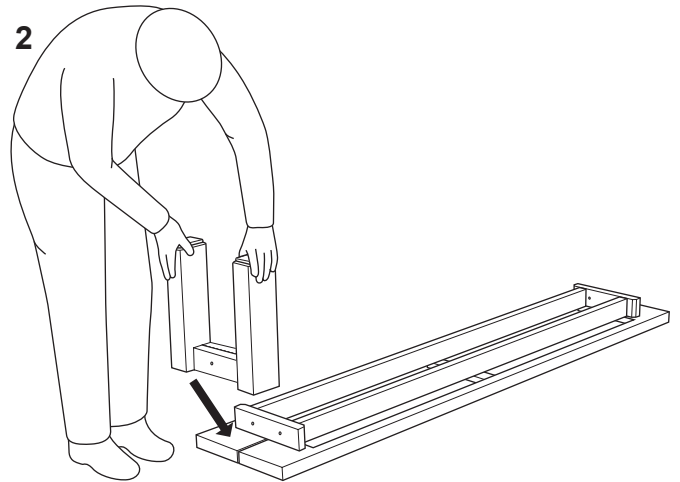

BarlowTyrie

**Titan 200cm/260cm Rustic Teak
Backless Bench
1TI20 / 1TI26**

1

2

3

-  Ref 1351 x2
-  Ref 2399 x4
-  Ref 2897 x4

4

5