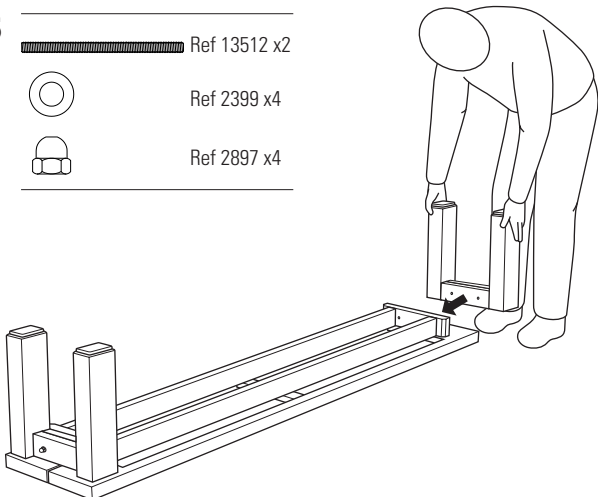

BarlowTyrie

**Titan 200cm/260cm Rustic Teak
Backless Bench
1TI20 / 1TI26**

1

2

3

-  Ref 1351 x2
-  Ref 2399 x4
-  Ref 2897 x4

4

5

-  Ref 13512 x2
-  Ref 2399 x4
-  Ref 2897 x4

6