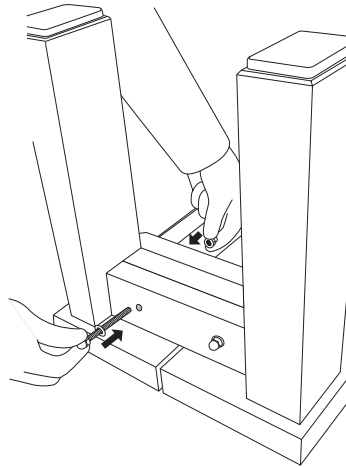

BarlowTyrie

**Titan 200cm/260cm Rustic Teak
Backless Bench
1TI20 / 1TI26**

1

2

3

-  Ref 1351 x2
-  Ref 2399 x4
-  Ref 2897 x4

4

5