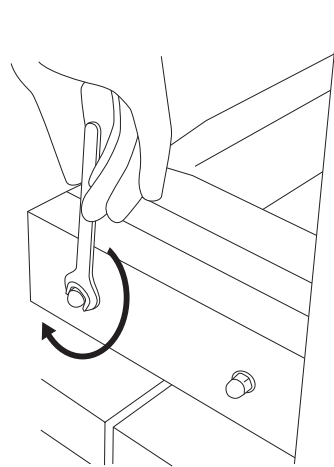

BarlowTyrie

**Titan 200cm/260cm Rustic Teak
Backless Bench
1TI20 / 1TI26**

1

2

3

-  Ref 1351 x2
-  Ref 2399 x4
-  Ref 2897 x4

4

5