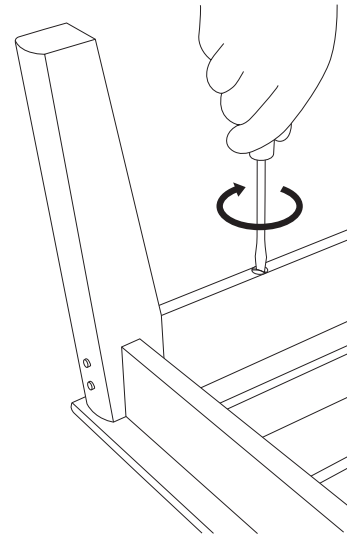

BarlowTyrie

**Chesapeake
Deep Seating Ottoman
1CPDO**

 Ref 2704 x4

7

8

9

10

11