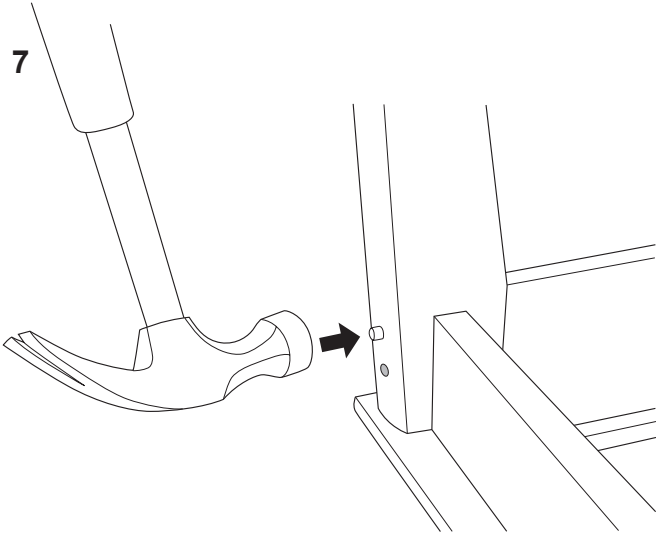

BarlowTyrie

**Chesapeake
Deep Seating Ottoman
1CPDO**

 Ref 2704 x4

7

8

9

10

11