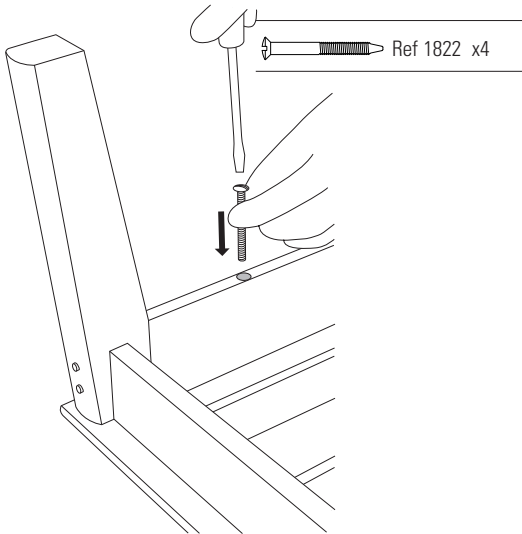

BarlowTyrie

**Chesapeake
Deep Seating Ottoman
1CPDO**

 Ref 2704 x4

7

8

9

10

11