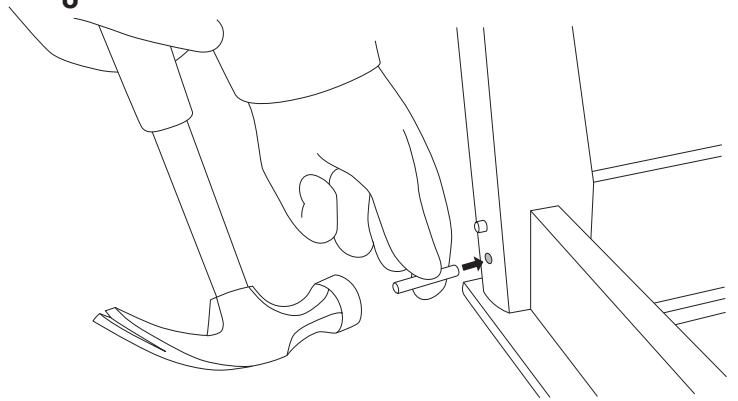

BarlowTyrie

**Chesapeake
Deep Seating Ottoman
1CPDO**

 Ref 2704 x4

7

8

9

10

11