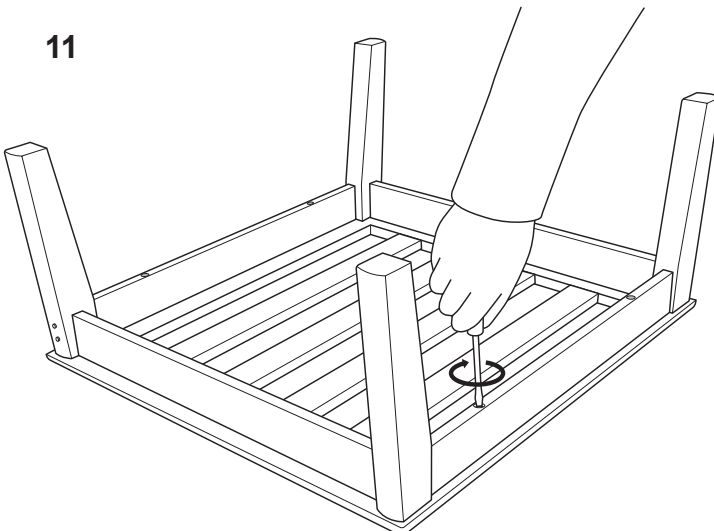

BarlowTyrie

**Chesapeake
Deep Seating Ottoman
1CPDO**

 Ref 2704 x4

7

8

9

10

11