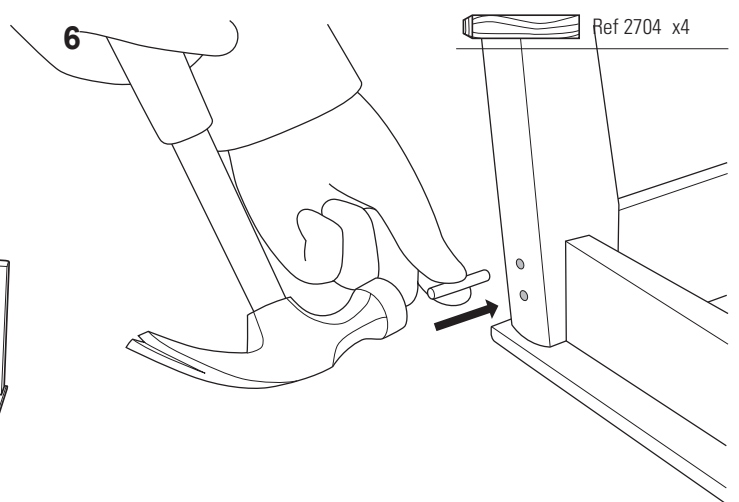

BarlowTyrie

**Chesapeake
Deep Seating Ottoman
1CPDO**

 Ref 2704 x4

7

8

9

10

11