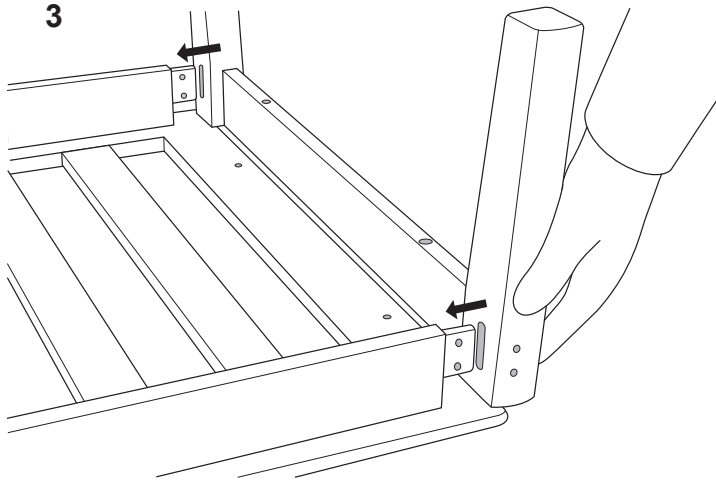

BarlowTyrie

**Chesapeake
Deep Seating Ottoman
1CPDO**

1

2

3

4

5

6