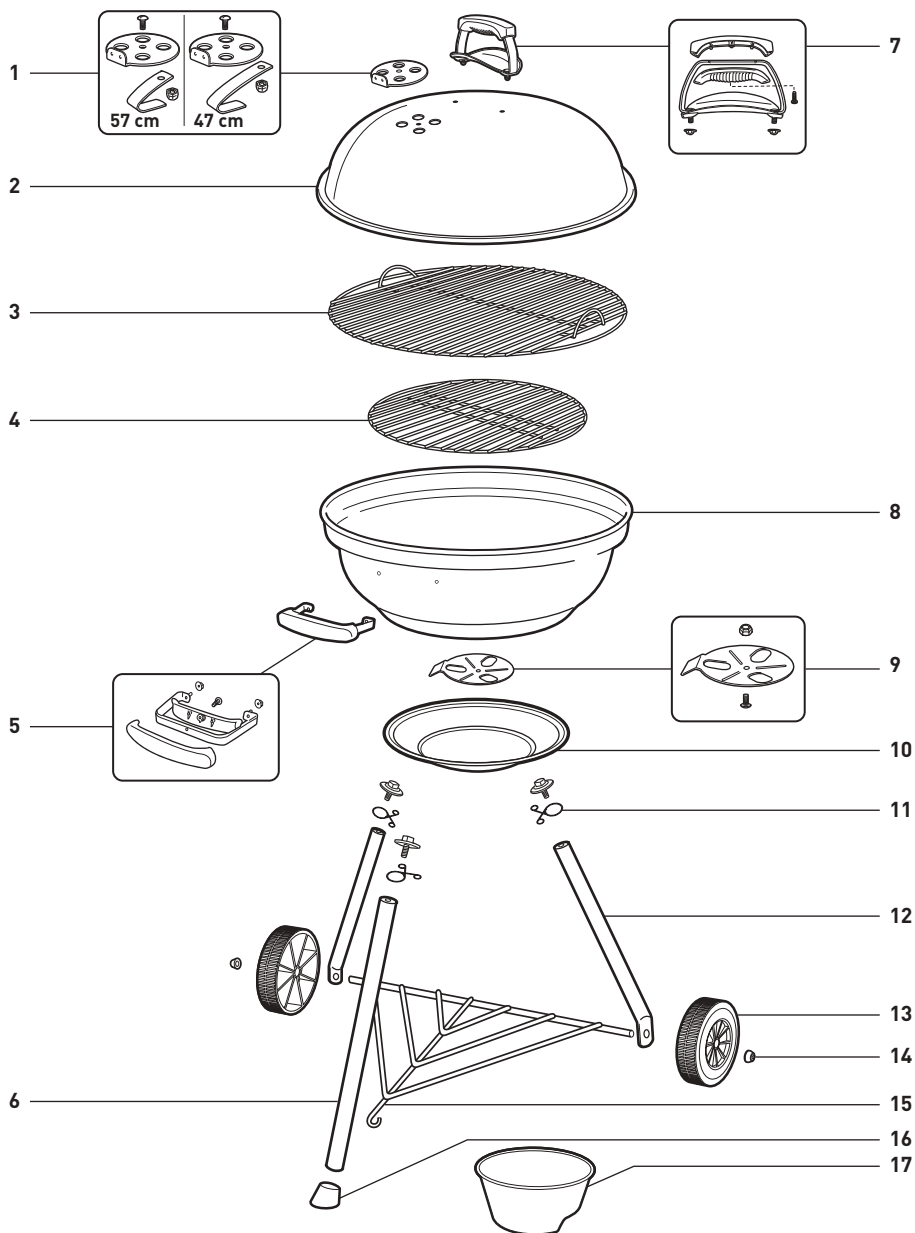

---

22 inch  
(57 cm)

**57854**

EU 05/01/18

Compact\_XV\_EU\_070914

18

19

20

21

EN

1. Lid Damper Assembly and Hook
2. Lid
3. Cooking Grate
4. Charcoal Grate
5. Bowl Handle Assembly
6. Front Leg
7. Lid Handle Assembly
8. Bowl
9. Bowl Damper Assembly
10. Ash Catcher
11. Ash Catcher Clip
12. Wheel Leg
13. Wheel
14. Hub Cap
15. Triangle
16. Leg Cap
17. Charcoal Cup