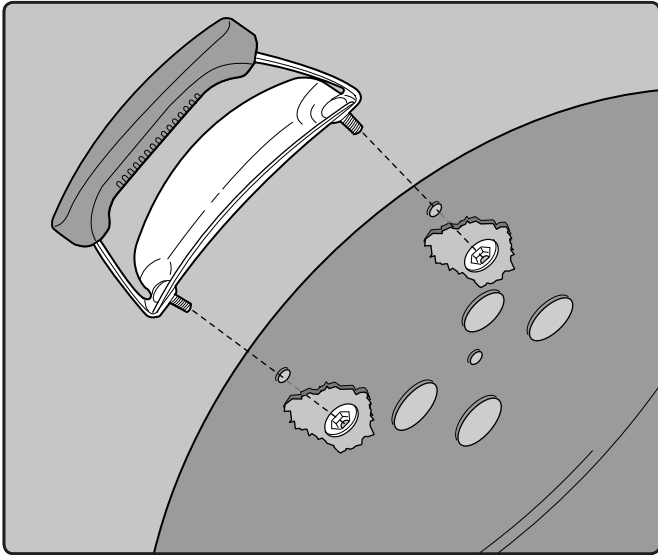

5

- EN ⚠ DO NOT OVER TIGHTEN.
- FR ⚠ NE PAS TROP SERRER.
- DE ⚠ NICHT ÜBERMÄSSIG FESTZIEHEN.

12

13

47 cm
18 in.

57 cm
22 in.

WEBER-STEPHEN PRODUCTS LLC
www.weber.com

© 2017 Designed and engineered by Weber-Stephen Products LLC,
1415 S. Roselle Road, Palatine, Illinois 60067 USA.