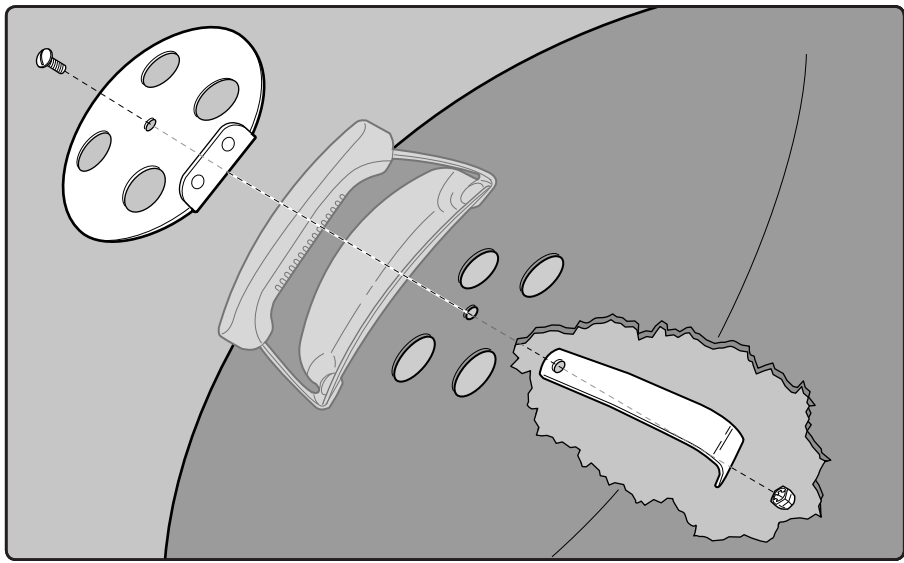

5

- EN ⚠ DO NOT OVER TIGHTEN.
- FR ⚠ NE PAS TROP SERRER.
- DE ⚠ NICHT ÜBERMÄSSIG FESTZIEHEN.

12

13

47 cm
18 in.

57 cm
22 in.

WEBER-STEPHEN PRODUCTS LLC
www.weber.com

© 2017 Designed and engineered by Weber-Stephen Products LLC,
1415 S. Roselle Road, Palatine, Illinois 60067 USA.